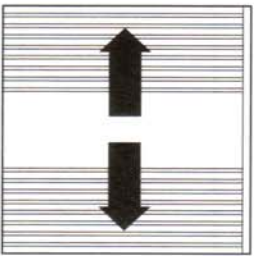

Please indicate both the **Width** and **Height**

STEP 2

Please check the appropriate box for the mounting method you would prefer.

HEADER MOUNT

WALL MOUNT

BRACKET MOUNT with PVC LID

BRACKET MOUNT without PVC LID

Please fill in measurements **A** and **B** below.

STEP 3

Please check the appropriate box for the parting system you would prefer.

BI-PARTING

SINGLE TO RIGHT

SINGLE TO LEFT

(A) Measure from wall to outside edge of track
..... inches
..... (mm)