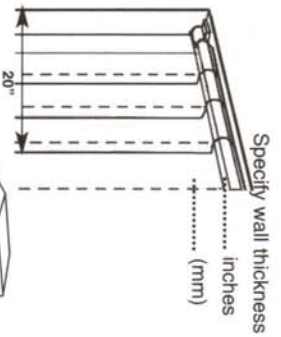

Please indicate both the **Width** and **Height**

STEP 2

Please check the appropriate box for the mounting method you would prefer.

HEADER MOUNT

WALL MOUNT

BRACKET MOUNT with PVC LID

BRACKET MOUNT without PVC LID

Please fill in measurements **A** and **B** below.

STEP 3

Please check the appropriate box for the parting system you would prefer.

BI-PARTING

SINGLE TO RIGHT

SINGLE TO LEFT

(A) Measure from wall to outside edge of track
..... inches
..... (mm)

..... inches
..... (mm)

(B) Measure from track to track on the outside edges of track
..... inches
..... (mm)

..... inches
..... (mm)

Curtiron Products
a division of TMI Incorporated

5350 Campbells Run Road • Pittsburgh, PA 15205-9738
800-833-5005 • Tel: 412-787-9750 • Fax: 412-787-3665