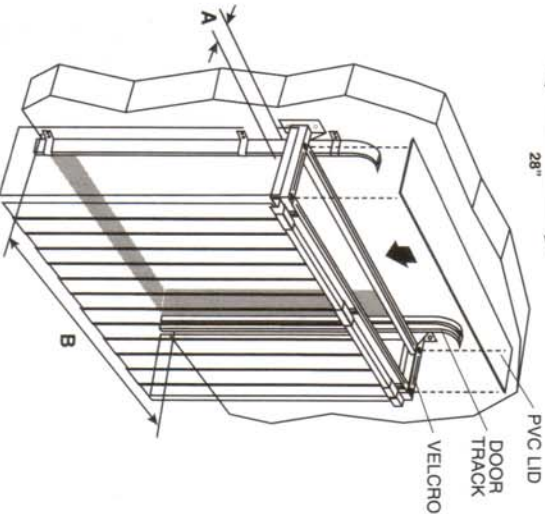

Please indicate both the **Width** and **Height**

STEP 2

Please check the appropriate box for the mounting method you would prefer.

HEADER MOUNT

WALL MOUNT

BRACKET MOUNT with PVC LID

BRACKET MOUNT without PVC LID

Please fill in measurements **A** and **B** below.

STEP 3

Please check the appropriate box for the parting system you would prefer.

BI-PARTING

SINGLE TO RIGHT

SINGLE TO LEFT

(A) Measure from wall to outside edge of track
..... inches
..... (mm)

..... inches
..... (mm)

(B) Measure from track to track on the outside edges of track
..... inches
..... (mm)

..... inches
..... (mm)

Curtiron Products
a division of TMI Incorporated

5350 Campbells Run Road • Pittsburgh, PA 15205-9738
800-833-5005 • Tel: 412-787-9750 • Fax: 412-787-3665