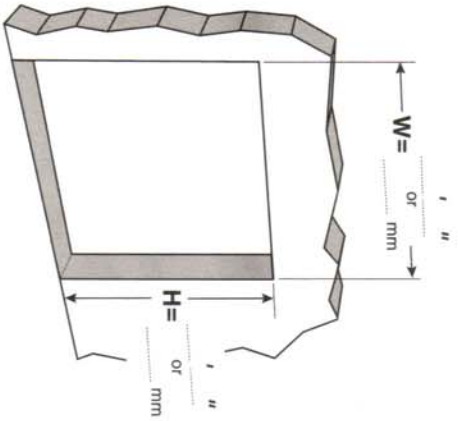

12" PVC STRIPS ONLY
with 67% OVERLAP ONLY

5350 Campbells Run Road • Pittsburgh, PA 15205-9738
800-833-5005 • Tel: 412-787-9750 • Fax: 412-787-3665

SAI-NET® ACCORDION STRIP DOOR

JUST 3 STEPS TO ORDER

STEP 1

Please indicate both the **Width** and **Height**

STEP 2

Please check the appropriate box for the mounting method you would prefer.

HEADER MOUNT

WALL MOUNT

BRACKET MOUNT with PVC LID

BRACKET MOUNT without PVC LID

Please fill in measurements **A** and **B** below.

STEP 3

Please check the appropriate box for the parting system you would prefer.

BI-PARTING

SINGLE TO RIGHT

SINGLE TO LEFT

(A) Measure from wall to outside edge of track
..... inches
..... (mm)

..... inches
..... (mm)

(B) Measure from track to track on the outside edges of track
..... inches
..... (mm)

..... inches
..... (mm)

Curtiron Products
a division of TMI Incorporated

5350 Campbells Run Road • Pittsburgh, PA 15205-9738
800-833-5005 • Tel: 412-787-9750 • Fax: 412-787-3665