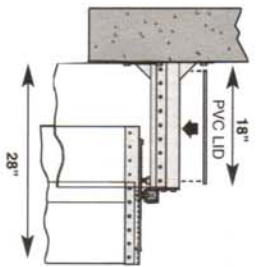

Please indicate both the **Width** and **Height**

STEP 2

Please check the appropriate box for the mounting method you would prefer.

HEADER MOUNT

WALL MOUNT

BRACKET MOUNT with PVC LID

BRACKET MOUNT without PVC LID

Please fill in measurements **A** and **B** below.

STEP 3

Please check the appropriate box for the parting system you would prefer.

BI-PARTING

SINGLE TO RIGHT

SINGLE TO LEFT

(A) Measure from wall to outside edge of track
..... inches
..... (mm)

..... inches
..... (mm)

(B) Measure from track to track on the outside edges of track
..... inches
..... (mm)

..... inches
..... (mm)

Curtiron Products
a division of TMI Incorporated

5350 Campbells Run Road • Pittsburgh, PA 15205-9738
800-833-5005 • Tel: 412-787-9750 • Fax: 412-787-3665