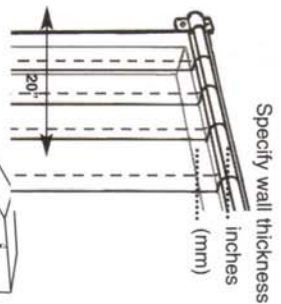

Please indicate both the **Width** and **Height**

STEP 2

Please check the appropriate box for the mounting method you would prefer.

HEADER MOUNT

WALL MOUNT

BRACKET MOUNT with PVC LID

BRACKET MOUNT without PVC LID

Please fill in measurements **A** and **B** below.

STEP 3

Please check the appropriate box for the parting system you would prefer.

BI-PARTING

SINGLE TO RIGHT

SINGLE TO LEFT

(A) Measure from wall to outside edge of track
..... inches
..... (mm)

..... inches
..... (mm)

(B) Measure from track to track on the outside edges of track
..... inches
..... (mm)

..... inches
..... (mm)

Curtiron Products
a division of TMI Incorporated

5350 Campbells Run Road • Pittsburgh, PA 15205-9738
800-833-5005 • Tel: 412-787-9750 • Fax: 412-787-3665